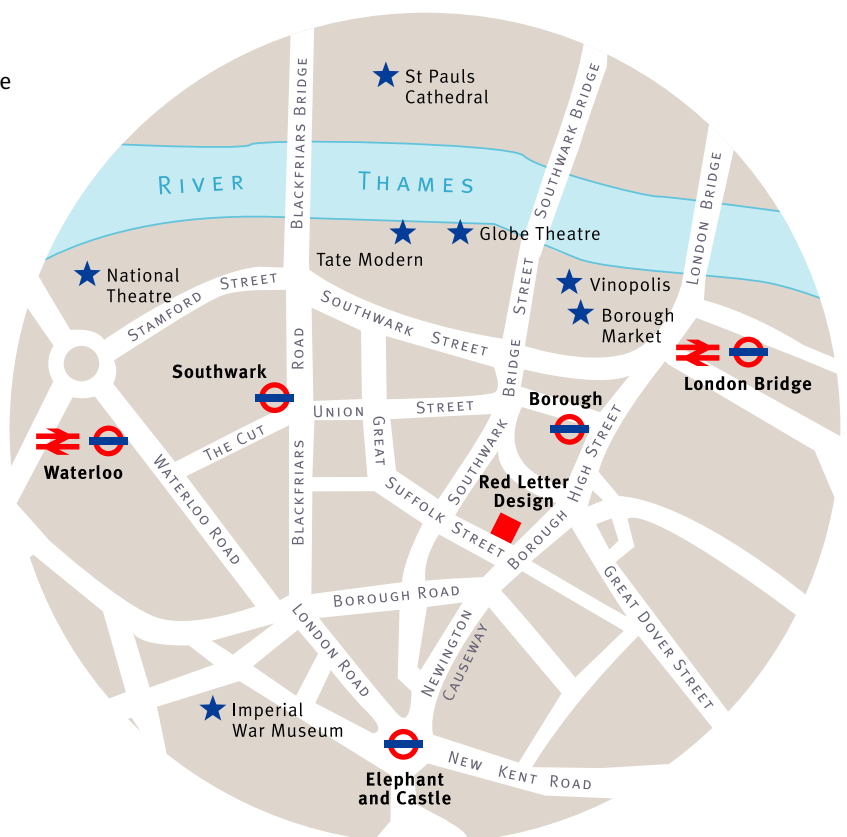

FROM ELEPHANT AND CASTLE 8 minute walk

Northern and Bakerloo Underground

Leave the Underground station by exit signposted South Bank University. Turn left outside the station heading down Newington Causeway which soon becomes Borough High Street. Turn left into Great Suffolk Street. Red Letter is 100 metres down on your right.